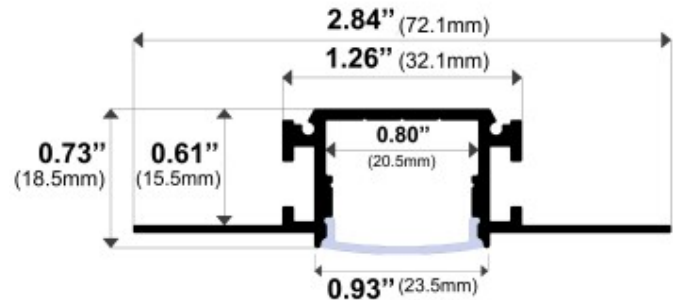

## ETL-SQ Series

The ETL-SQ Series is a Trim-less Mud-In Drywall LED Channel compatible with LED Strips upto 0.80" (20.5mm) wide.

ETL-SQ Series LED Channel is designed to Mud-In (Plaster-In) Mounting for a Seamless Recessed Look. It allows you to incorporate LED lighting into a wall or ceiling with no parts of the channel visible.

**Type:** LED Channel

**Material:** Aluminum 6063-T5

**Surface:** Clear Anodized

**Height:** 18.50mm / 0.73"

**Width:** 32.1mm / 1.26" (At Body of Channel)

**Length:** Nominal 8FT (94") / 2.40M