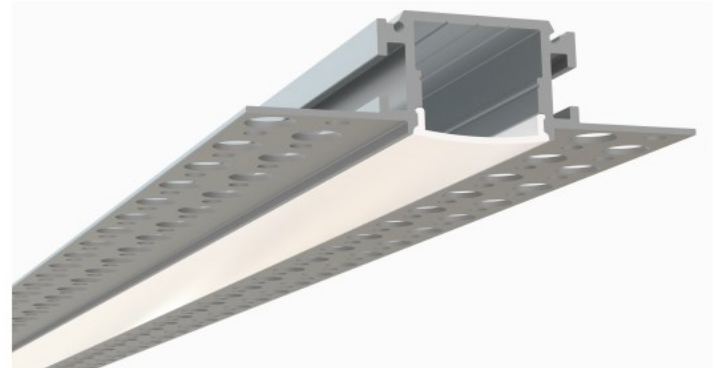

## ETL-SQ Series

The ETL-SQ Series is a Trim-less Mud-In Drywall LED Channel compatible with LED Strips upto 0.80" (20.5mm) wide.

ETL-SQ Series LED Channel is designed to Mud-In (Plaster-In) Mounting for a Seamless Recessed Look. It allows you to incorporate LED lighting into a wall or ceiling with no parts of the channel visible.

Thanks to its design, it offers best-in-class performance for high-output and Hotspot-Free (Dot-less) LED lighting applications.

This LED Channel provides exceptional cooling and helps to extend the lifespan of your LED source.

**Type:** LED Channel

**Material:** Aluminum 6063-T5

**Surface:** Clear Anodized

**Height:** 18.50mm / 0.73"

**Width:** 32.1mm / 1.26" (At Body of Channel)

**Length:** Nominal 8FT (94") / 2.40M