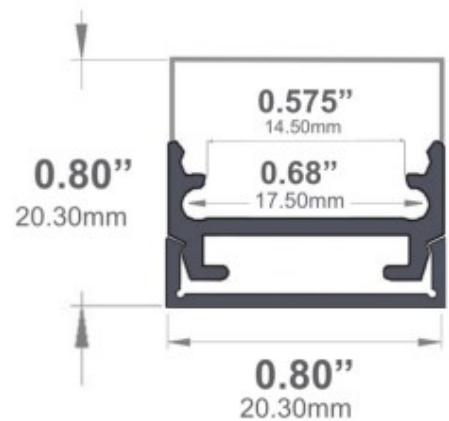

ESU-SQSL Series

The ESU-SQSL is a Slimline High-Profile LED Channel compatible with LED Strips up-to 16.50mm (0.65") wide.

This profile has an easy-to-install ultra-light mounting profile that provides a neat and finished look when used with End-Cap and Diffuser.

Type: LED Channel

Material: Aluminum 6063-T5

Surface: Clear Anodized

Height: 20.30mm / 0.80"

Width: 20.30mm / 0.80"

Length: Nominal 8FT (94") / 2.40M

SOUTHERN STATE
LIGHTING

ESU-SQSL Series