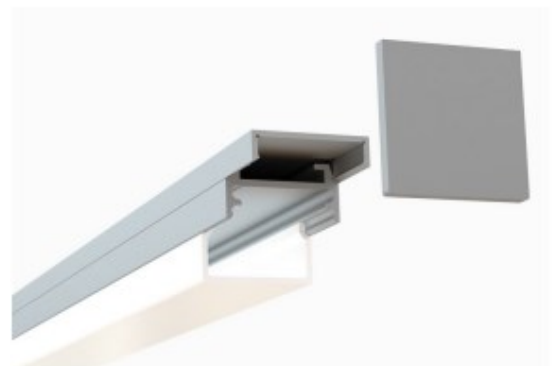

ESU-SQSL Series

The ESU-SQSL is a Slimline High-Profile LED Channel compatible with LED Strips up-to 16.50mm (0.65") wide.

This profile has an easy-to-install ultra-light mounting profile that provides a neat and finished look when used with End-Cap and Diffuser.

Type: LED Channel

Material: Aluminum 6063-T5

Surface: Clear Anodized

Height: 20.30mm / 0.80"

Width: 20.30mm / 0.80"

Length: Nominal 8FT (94") / 2.40M

SOUTHERN STATE
LIGHTING

ESU-SQSL Series

Accessories

End Caps

EC-ESR-SQ1