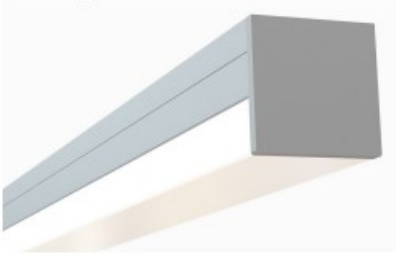

SOUTHERN STATE
LIGHTING

ESU-SQSL Series

Accessories

End Caps

EC-ESR-SQ1