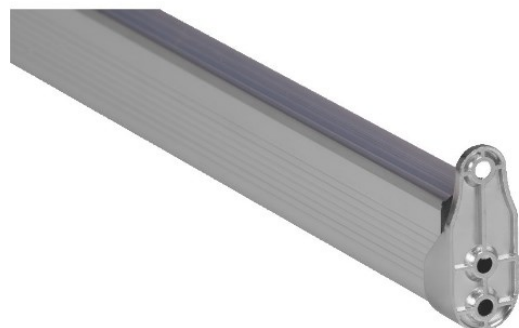

ERO-SL1 Series

The ERO-CLS is a slimline closet-mount LED Channel compatible with LED Strips up-to 10mm (0.39") wide.

Type: LED Channel

Material: Aluminum 6063-T5

Surface: Clear Anodized

Height: 28.00mm / 1.10"

Width: 15.00mm / 0.59"

Length: Nominal 8FT (94") / 2.40M

Accessories

End Caps

EC-ERO-CLS

ECI-ERO-CLS

EC2-ERO-CLS