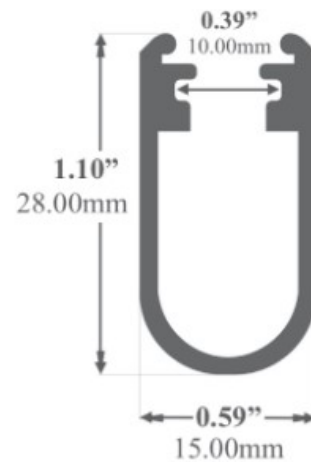

ERO-SL1 Series

The ERO-CLS is a slimline closet-mount LED Channel compatible with LED Strips up-to 10mm (0.39") wide.

Type: LED Channel

Material: Aluminum 6063-T5

Surface: Clear Anodized

Height: 28.00mm / 1.10"

Width: 15.00mm / 0.59"

Length: Nominal 8FT (94") / 2.40M

Accessories

End Caps

EC-ERO-CLS

ECI-ERO-CLS

EC2-ERO-CLS