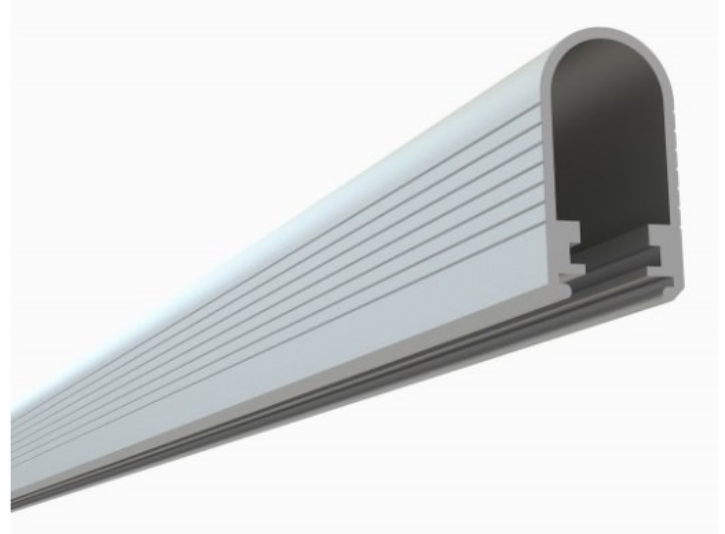

ERO-SL1 Series

The ERO-CLS is a slimline closet-mount LED Channel compatible with LED Strips up-to 10mm (0.39") wide.

Type: LED Channel

Material: Aluminum 6063-T5

Surface: Clear Anodized

Height: 28.00mm / 1.10"

Width: 15.00mm / 0.59"

Length: Nominal 8FT (94") / 2.40M

Accessories

End Caps

EC-ERO-CLS

ECI-ERO-CLS

EC2-ERO-CLS