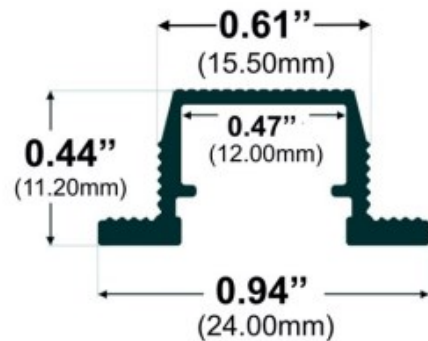

ERC-WLK Series

The ERC-WLK Series is a slimline recessed LED Channel compatible with LED Strips up-to 0.47" (12mm) wide.

It's designed for recessed walk-over installations to provide a clean and finished look.

Thanks to its Heatsink design, ERC-WLK Series provides exceptional cooling and helps to extend the lifespan of your LED source.