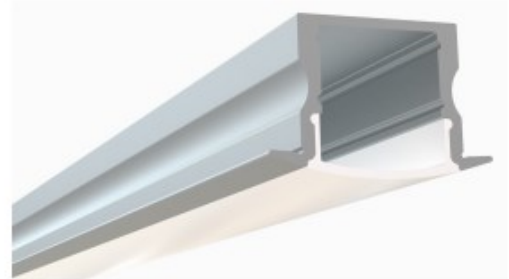

ERC-SQSL Series

The ERC-QTR is a slimline low-profile LED Channel compatible with LED Strips up-to 12.3mm (0.48") wide.

ERC-QTR Series is designed for recessed drywall applications to provide a clear and finished look.

It provides dot-free (hotspot-free) lighting when used with our SW-600, SW-900, SWO-600, SWO-900, DW Series, or COB Series flexible sources.

It can be recessed in drywall that is 1/2in or thicker without altering the studs and is recommended for 5/8 or thicker drywall.

Type: LED Channel

Material: Aluminum 6063-T5

Surface: Clear Anodized

Height: 14.50mm / 0.57"

Width: 23.00mm / 0.91"

Length: Nominal 8FT (94") / 2.40M

SOUTHERN STATE
LIGHTING

ERC-SQSL Series