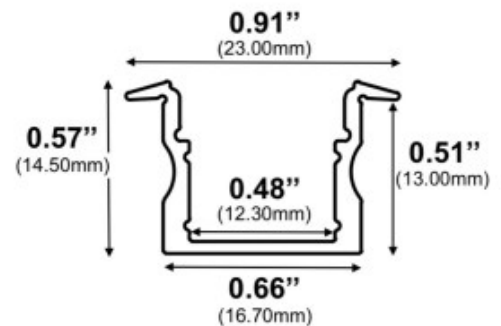

ERC-SQSL Series

The ERC-QTR is a slimline low-profile LED Channel compatible with LED Strips up-to 12.3mm (0.48") wide.

ERC-QTR Series is designed for recessed drywall applications to provide a clear and finished look.

It provides dot-free (hotspot-free) lighting when used with our SW-600, SW-900, SWO-600, SWO-900, DW Series, or COB Series flexible sources.

It can be recessed in drywall that is 1/2in or thicker without altering the studs and is recommended for 5/8 or thicker drywall.

Type: LED Channel

Material: Aluminum 6063-T5

Surface: Clear Anodized

Height: 14.50mm / 0.57"

Width: 23.00mm / 0.91"

Length: Nominal 8FT (94") / 2.40M

SOUTHERN STATE
LIGHTING

ERC-SQSL Series