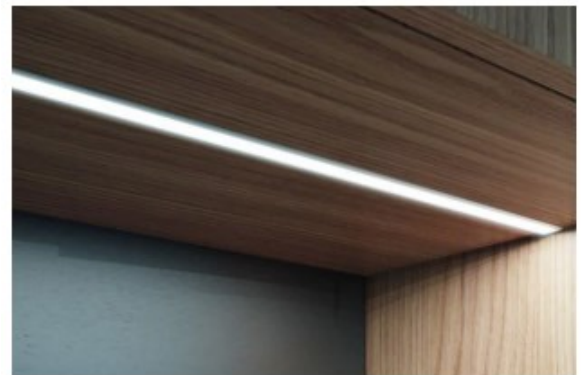

ERC-REC Series

The ERC-REC is a slimline low-profile recessed LED Channel compatible with LED Strips up-to 12.3mm (0.48") wide.

ERC-REC Series is designed for recessed applications to provide a clear and finished look.

This profile is the perfect fit for under-cabinet, shelves, library, kitchen cabinets, closet lighting applications.

Snap-In Frosted Cover Lens provides ease of installation.

Type: LED Channel

Material: Aluminum 6063-T5

Surface: Clear Anodized

Height: 14.50mm / 0.57"

Width: 23.00mm / 0.91"

Length: Nominal 8FT (94") / 2.40M