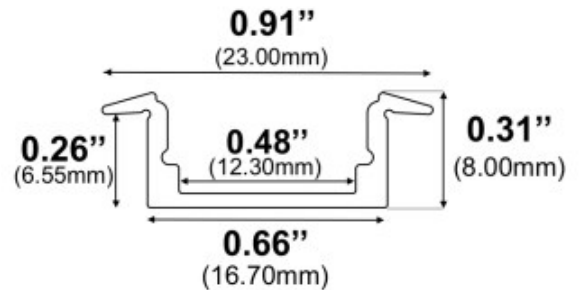

ERC-REC Series

The ERC-REC is a slimline low-profile recessed LED Channel compatible with LED Strips up-to 12.3mm (0.48") wide.

ERC-REC Series is designed for recessed applications to provide a clear and finished look.

This profile is the perfect fit for under-cabinet, shelves, library, kitchen cabinets, closet lighting applications.

Snap-In Frosted Cover Lens provides ease of installation.

Type: LED Channel

Material: Aluminum 6063-T5

Surface: Clear Anodized

Height: 14.50mm / 0.57"

Width: 23.00mm / 0.91"

Length: Nominal 8FT (94") / 2.40M