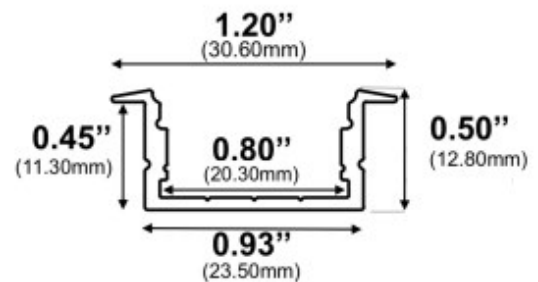

ERC-REI Series

The ERC-REI is a slimline recessed LED Channel compatible with LED Strips up-to 20.3mm (0.80") wide.

ERC-REI Series is designed for recessed applications to provide a clean and finished look.

Snap-In Frosted Cover Lens provides ease of installation.

Type: LED Channel

Material: Aluminum 6063-T5

Surface: Clear Anodized

Height: 12.80mm / 0.50"

Width: 23.50mm / 0.93"

Length: Nominal 8FT (94") / 2.40M