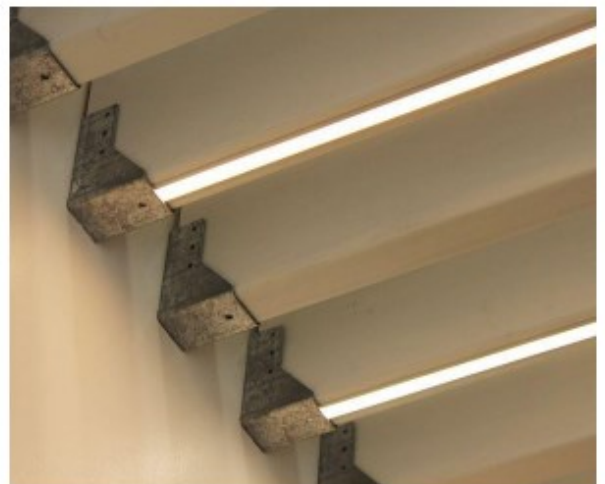

ERC-REI Series

The ERC-REI is a slimline recessed LED Channel compatible with LED Strips up-to 20.3mm (0.80") wide.

ERC-REI Series is designed for recessed applications to provide a clean and finished look.

Snap-In Frosted Cover Lens provides ease of installation.

Type: LED Channel

Material: Aluminum 6063-T5

Surface: Clear Anodized

Height: 12.80mm / 0.50"

Width: 23.50mm / 0.93"

Length: Nominal 8FT (94") / 2.40M

SOUTHERN STATE
LIGHTING

ERC-RE1 Series

Accessories

End Caps

EC-ERC-RE1