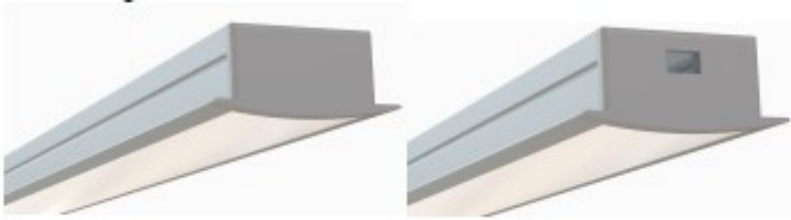

ERC-REI Series

The ERC-REI is a slimline recessed LED Channel compatible with LED Strips up-to 20.3mm (0.80") wide.

ERC-REI Series is designed for recessed applications to provide a clean and finished look.

Snap-In Frosted Cover Lens provides ease of installation.

Type: LED Channel

Material: Aluminum 6063-T5

Surface: Clear Anodized

Height: 12.80mm / 0.50"

Width: 23.50mm / 0.93"

Length: Nominal 8FT (94") / 2.40M

SOUTHERN STATE
LIGHTING

ERC-RE1 Series

Accessories

End Caps

EC-ERC-RE1