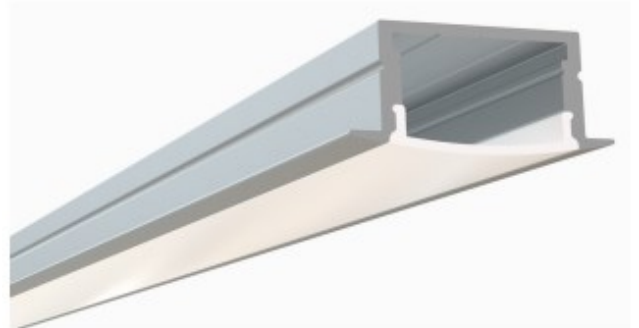

ERC-REI Series

The ERC-REI is a slimline recessed LED Channel compatible with LED Strips up-to 20.3mm (0.80") wide.

ERC-REI Series is designed for recessed applications to provide a clean and finished look.

Snap-In Frosted Cover Lens provides ease of installation.

Type: LED Channel

Material: Aluminum 6063-T5

Surface: Clear Anodized

Height: 12.80mm / 0.50"

Width: 23.50mm / 0.93"

Length: Nominal 8FT (94") / 2.40M

SOUTHERN STATE
LIGHTING

ERC-RE1 Series

Accessories

End Caps

EC-ERC-RE1