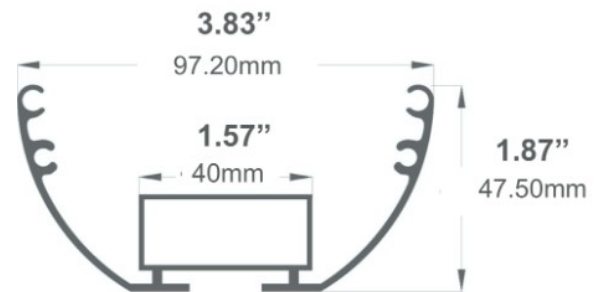

ERO-OVL Series

The ERO-OVL is a multi-purpose LED Channel luminaire with a large surface area that supports LED lighting sources up-to 40mm (1.57") wide.

This profile is a perfect match for multiple or oversized LED light sources.

It is capable of housing slimline LED Drivers internally which provides a neat appearance.

Type: LED Channel

Material: Aluminum 6063-T5

Surface: Clear Anodized

Height: 47.50mm / 1.87"

Width: 97.20mm / 3.83"

Length: Nominal 8FT (94") / 2.40M

EAD-OVL Series

Accessories

Diffuser Lens Covers

LNC-EAD-OVL

LNC1-EAD-OVL

LNF-EAD-OVL

LNF2-EAD-OVL