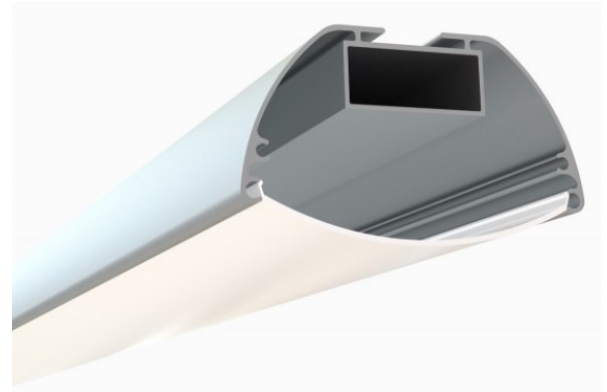

ERO-OVL Series

The ERO-OVL is a multi-purpose LED Channel luminaire with a large surface area that supports LED lighting sources up-to 40mm (1.57") wide.

This profile is a perfect match for multiple or oversized LED light sources.

It provides a wide range of options for indoor and outdoor use. Rich accessories offer application options like surface mount, pendant or adjustable bracket mounting with different End-Caps and Diffusers.

It is capable of housing slimline LED Drivers internally which provides a neat appearance.

Type: LED Channel

Material: Aluminum 6063-T5

Surface: Clear Anodized

Height: 47.50mm / 1.87"

Width: 97.20mm / 3.83"

Length: Nominal 8FT (94") / 2.40M

EAD-OVL Series

Accessories

Diffuser Lens Covers

LNC-EAD-OVL

LNC1-EAD-OVL

LNF-EAD-OVL

LNF2-EAD-OVL