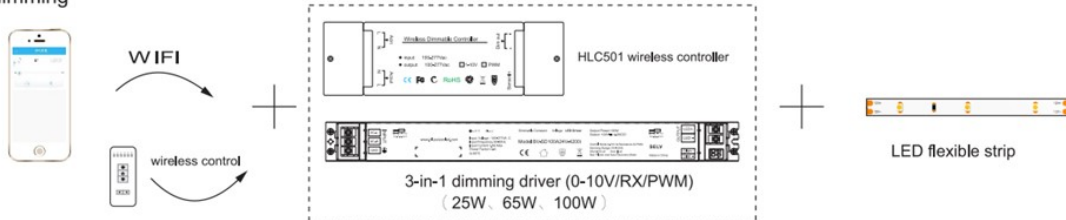

Catalog Nomenclature:

Series	Output	Color Temp	IP Rating
SW	900	(CCT)	IP20

Body Width:	10mm	Input Voltage:	24VDC
Wattage/Ft:	6.16W	Beam Angle:	120 Degrees
Lumens/Ft:	835-949lm/ft	Max Run Length:	16.4ft (5m)
CCT's:	2300K,2700K*, 3000K*, 3500K*, 4000K,5000K, 6000K	Bin Sorting:	Single Bin
CRI:	90+	Bin Consistency:	3-Step MacAdam Ellipse
Cut Interval:	1.41" (35.7mm)	Driver Type:	Constant Voltage
IP Rating:	IP20	Dimming Capability:	0% With Compatible Driver
Rated Life:	L70>50,000 Hours	Certifications:	UL, CE, ROHS

Test report

Triac dimming

0-10V dimming

Smart dimming

SOUTHERN STATE
LIGHTING

SW-900

Applications

SW-900