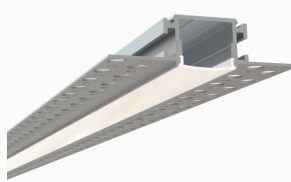

SW-900

Compatible Extrusions

ETL-SQ