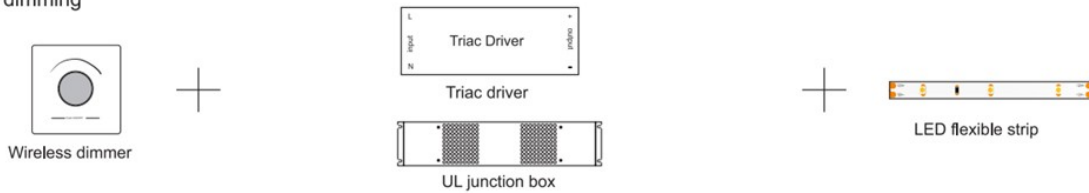

Triac dimming