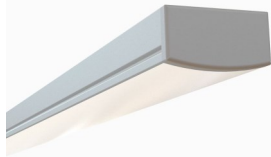

SW-900

Compatible Extrusions

ESR-REC