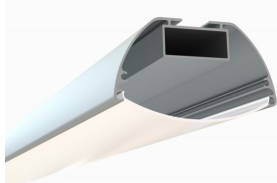

The SW-900 Series from Southern State Lighting is an Ultra-high efficiency flexible lighting solution designed for architectural, commercial, and high-end residential applications. This is a 10mm wide body, which is compatible with all of our extrusion options. High color rendering in both fidelity and gamut make this an excellent solution for applications with rich finishes and fine details that need to be brought front and center.

ESU-SOI

ESU-RCW

ESU-RCN

ESU-VTL

ERO-SLI

FRD-CIS

FAD-OVI

FAD-VT2