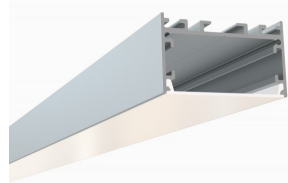

The SW-900 Series from Southern State Lighting is an Ultra-high efficiency flexible lighting solution designed for architectural, commercial, and high-end residential applications. This is a 10mm wide body, which is compatible with all of our extrusion options. High color rendering in both fidelity and gamut make this an excellent solution for applications with rich finishes and fine details that need to be brought front and center.

ESU-SOI

ESU-RCW

ESU-RCN

ESU-VTL

ERO-SLI

FRD-CIS

FAD-OVI

FAD-VT2