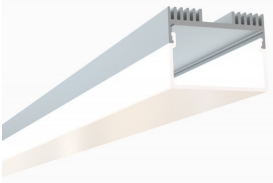

SW-900

Compatible Extrusions

ESR-RC1