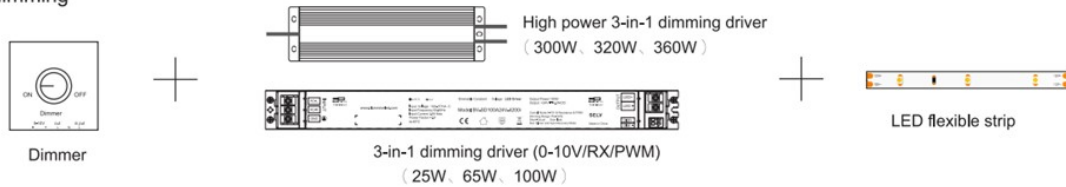

0-10V dimming