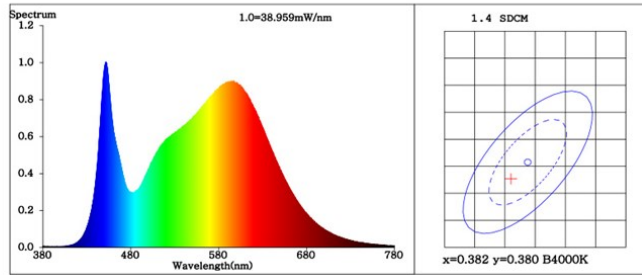

Test report