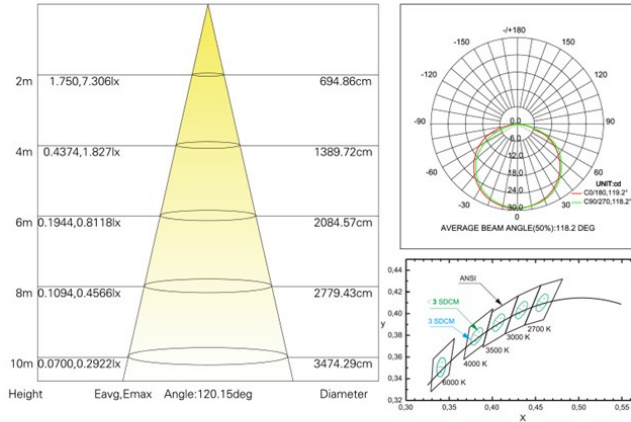

Test report