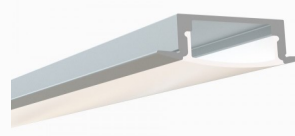

SW-900

Compatible Extrusions