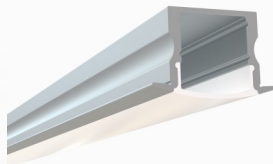

SW-900

Compatible Extrusions