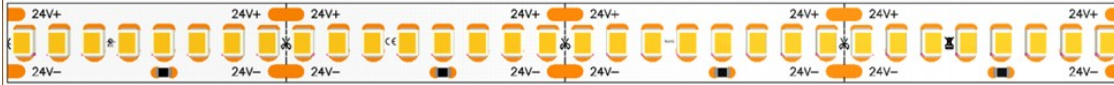

SW-900

2700K 20.2W/m (6.2W/ft) 2740lm/m (835lm/ft)	3000K 20.2W/m (6.2W/ft) 2937lm/m (895lm/ft)	4000K 20.2W/m (6.2W/ft) 3114lm/m (949lm/ft)	6000K 20.2W/m (6.2W/ft) 3036lm/m (925lm/ft)
2300K 20.2W/m (6.2W/ft) 2700lm/m (823lm/ft)	3500K 20.2W/m (6.2W/ft) 2980lm/m (908lm/ft)	5000K 20.2W/m (6.2W/ft) 3000lm/m (914lm/ft)	

The SW-900 Series from Southern State Lighting is an Ultra-high efficiency flexible lighting solution designed for architectural, commercial, and high-end residential applications. This is a 10mm wide body, which is compatible with all of our extrusion options. High color rendering in both fidelity and gamut make this an excellent solution for applications with rich finishes and fine details that need to be brought front and center.

Catalog Nomenclature:

Series	Output	Color Temp	IP Rating
SW	900	(CCT)	IP20

Body Width:	10mm	Input Voltage:	24VDC
Wattage/Ft:	6.16W	Beam Angle:	120 Degrees
Lumens/Ft:	835-949lm/ft	Max Run Length:	16.4ft (5m)
CCT's:	2300K,2700K*, 3000K*, 3500K*, 4000K,5000K, 6000K	Bin Sorting:	Single Bin
CRI:	90+	Bin Consistency:	3-Step MacAdam Ellipse
Cut Interval:	1.41" (35.7mm)	Driver Type:	Constant Voltage
IP Rating:	IP20	Dimming Capability:	0% With Compatible Driver
Rated Life:	L70>50,000 Hours	Certifications:	UL, CE, ROHS