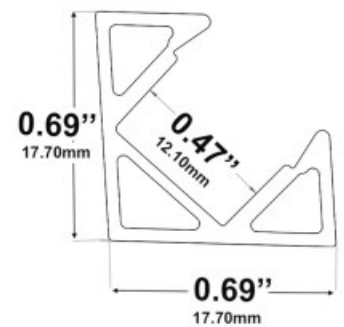

ESR-TRI Series

The ESR-TRI Series is a Corner LED Channel compatible with LED Strips up-to 0.47" (12mm) wide.

It's designed for corner installations with 45-degree lighting needs.

LED Channels provides better cooling and helps to extend the lifespan of your LED Strip.

Type: LED Channel

Material: Aluminum 6063-T5

Surface: Clear Anodized

Height: 17.70mm / 0.69"

Width: 17.70mm / 0.69"

Length: Nominal 8FT (94") / 2.40M

ESR-TRI Series

Accessories