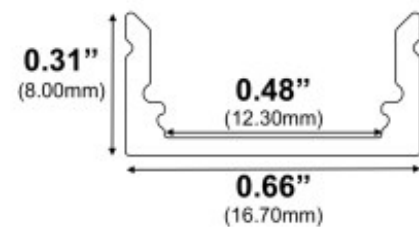

ESR-REC Series

The ESR-REC is a slimline low profile LED Channel compatible with LED Strips up-to 12.30mm (0.48") wide.

This profile is the perfect fit for under-cabinet, shelves, library, kitchen cabinets, closet lighting applications.

Snap-In Frosted Cover Lens provides ease of installation.

Type: LED Channel

Material: Aluminum 6063-T5

Surface: Clear Anodized

Height: 8mm / 0.31"

Width: 16.70mm / 0.66"

Length: Nominal 8FT (94") / 2.40M

SOUTHERN STATE
LIGHTING